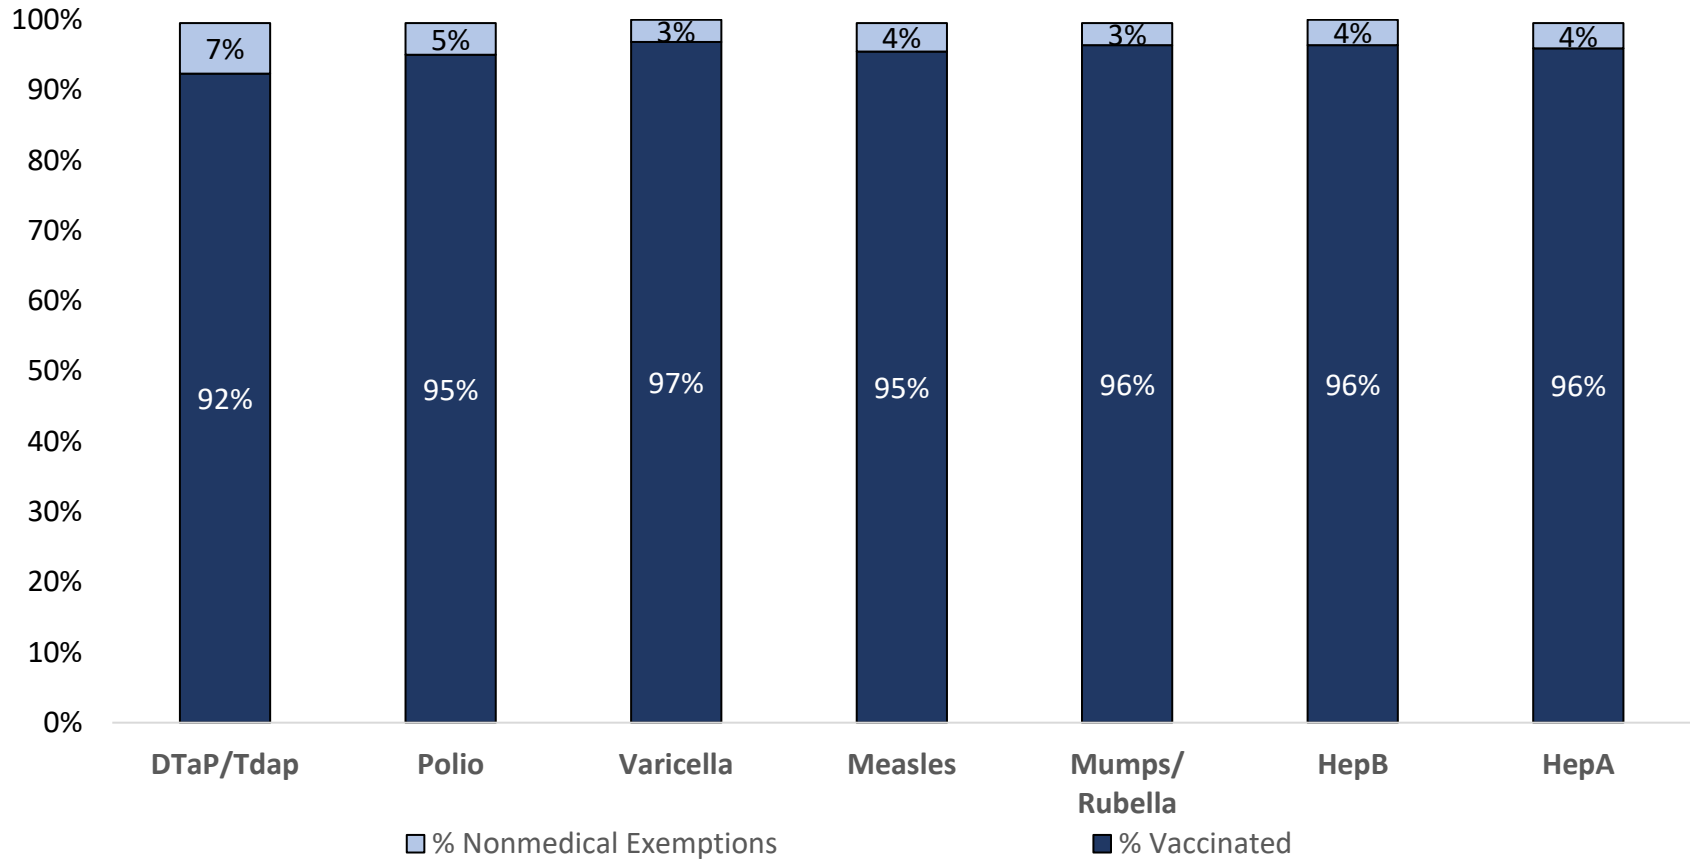

How many Students at Willamette Leadership Academy are vaccinated? March 2024*

Number of children at the school**:
 222
 Percent of children with no immunization or exemption record:
 0%
 Percent of children with a medical exemption for one or more vaccine(s): 0%

* Not all immunizations are required for all grades. These numbers may not total 100% if some children have medical exemptions, or are incomplete or in process with immunizations but do not need an exemption because they are on schedule.