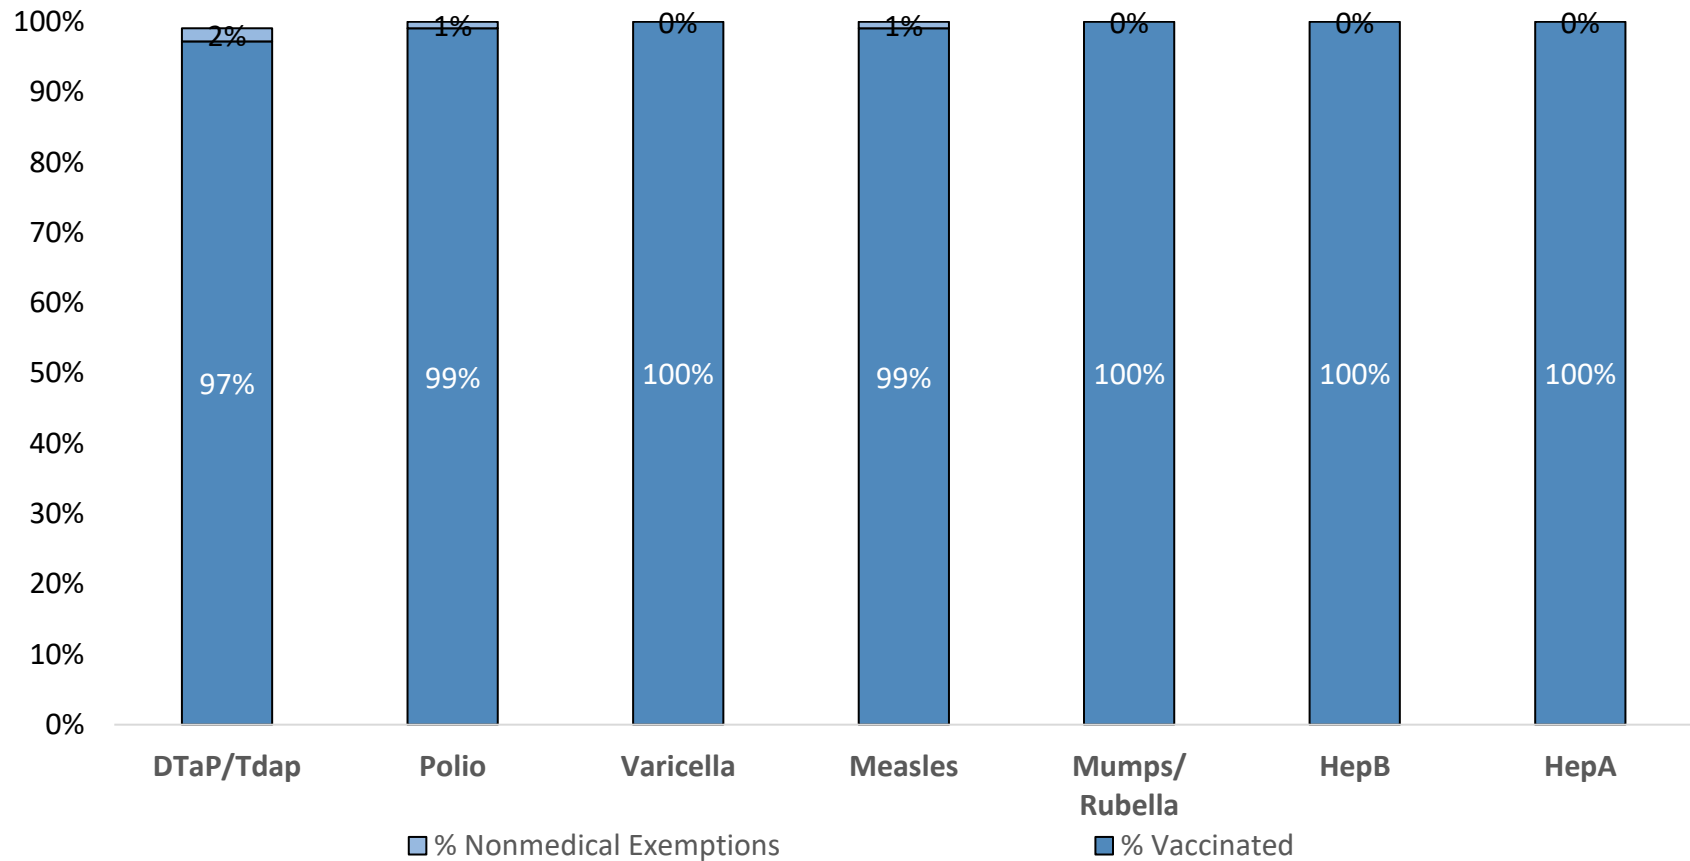

### How many kids at Willamette Leadership Academy-Middle are vaccinated: March 2023\*

Number of children at the school\*\*:  
 107  
 Percent of children with no immunization or exemption record:  
 0%  
 Percent of children with a medical exemption for one or more vaccine(s): 0%

\* Not all immunizations are required for all grades. These numbers may not total 100% if some children have medical exemptions, or are incomplete or in process with immunizations but do not need an exemption because they are on schedule.