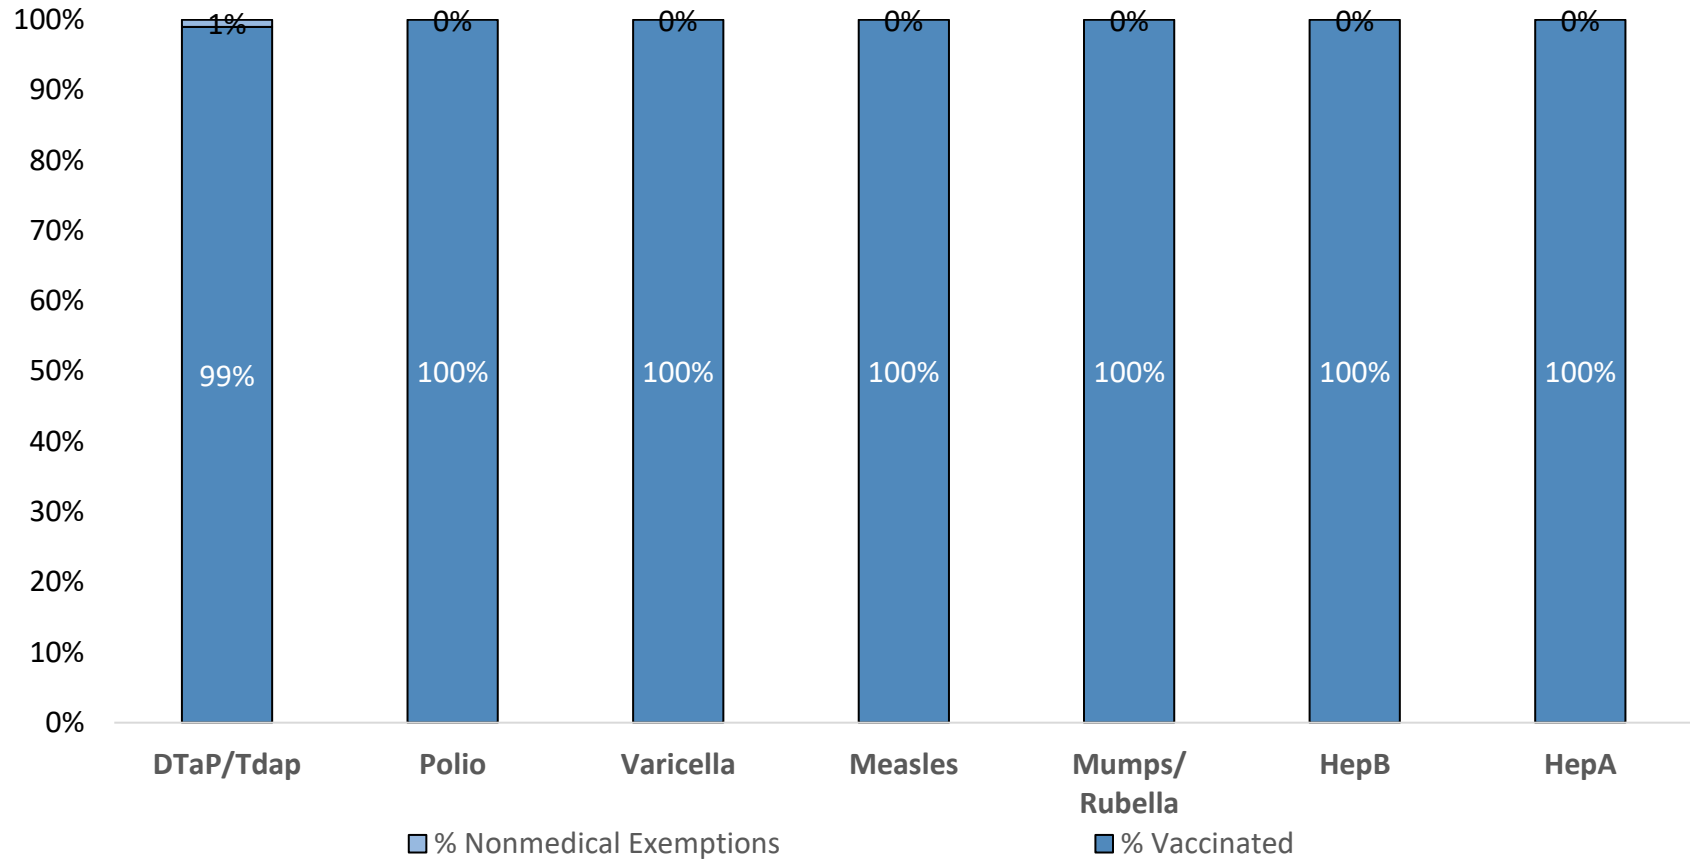

How many kids at Willamette Leadership Academy-High School are vaccinated: March 2023*

Number of children at the school**:
 Percent of children with no immunization or exemption record:
 Percent of children with a medical exemption for one or more vaccine(s):

100

0%

0%

* Not all immunizations are required for all grades. These numbers may not total 100% if some children have medical exemptions, or are incomplete or in process with immunizations but do not need an exemption because they are on schedule.