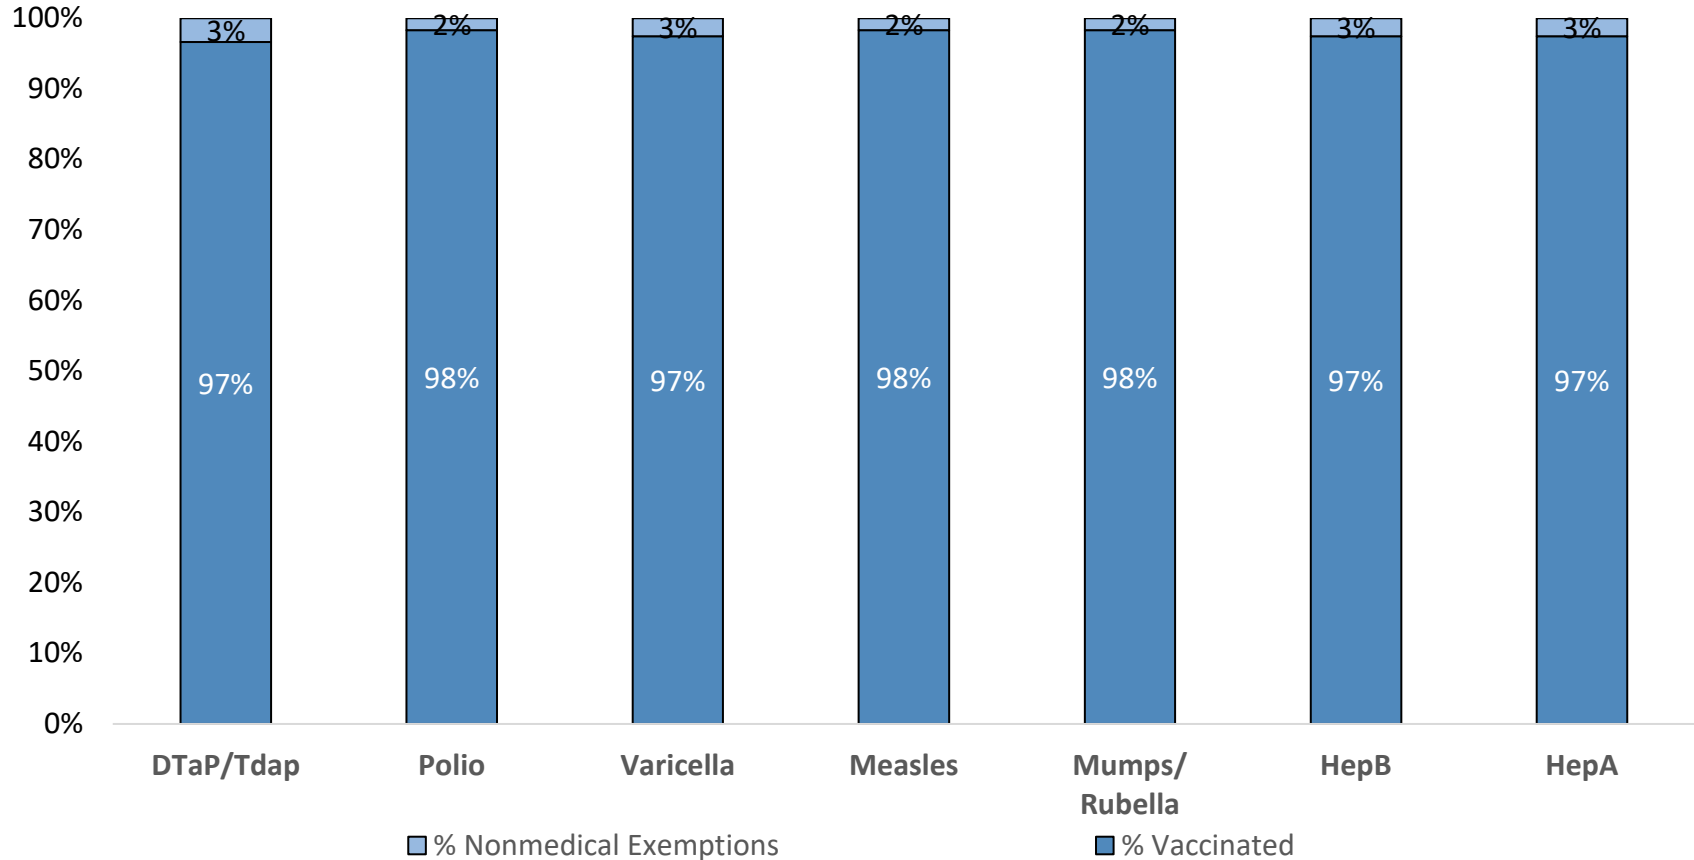

How many kids at Willamette Leadership Academy-High School are vaccinated: March 2021*

Number of children at the school**:
 Percent of children with no immunization or exemption record:
 Percent of children with a medical exemption for one or more vaccine(s):

118

0%

0%

* Not all immunizations are required for all grades. These numbers may not total 100% if some children have medical exemptions, or are incomplete or in process with immunizations but do not need an exemption because they are on schedule.